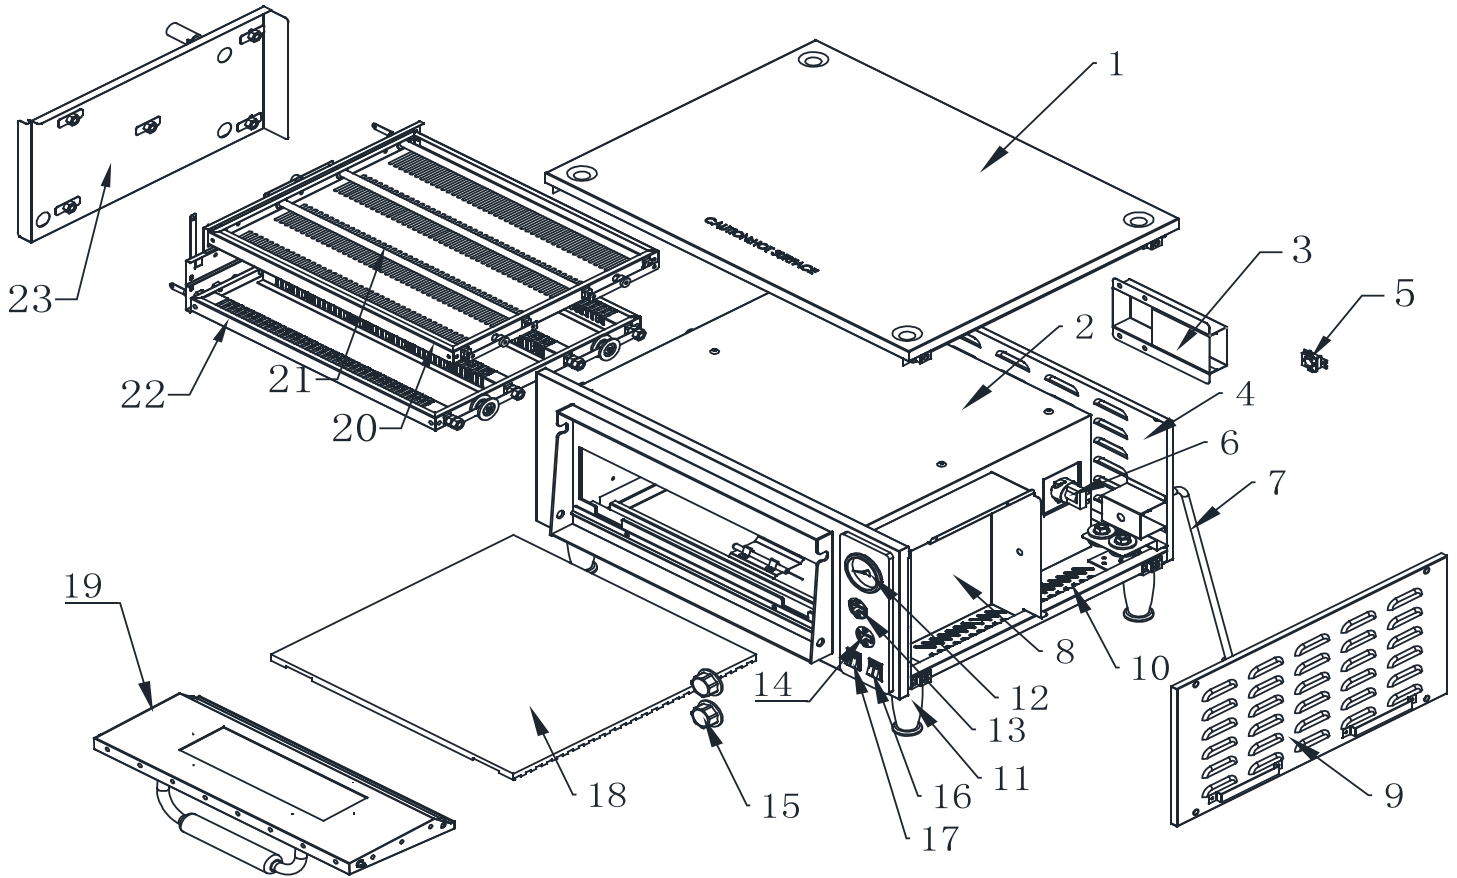

# Parts Breakdown

Model PE-CN-1800-S 24210

# Parts Breakdown

---

## Model PE-CN-1800-S 24210

Item No.	Description	Position	Item No.	Description	Position	Item No.	Description	Position
78408	Top Cover for 24210	1	78415	Side Plates for 24210	9	78423	Switch (Yellow-Green) for 24210	17
78409	Inside Spun Blanket Fixed Plate for 24210	2	78416	Bottom Cover for 24210	10	78424	Brick for 24210	18
78410	Chimney for 24210	3	78417	Feet for 24210	11	78425	Door for 24210	19
78411	Back Plate for 24210	4	78418	Thermometer for 24210	12	78426	Top Protecting Plates for Box for 24210	20
78412	Thermal Cut Out for 24210	5	78419	Thermostat for 24210	13	78427	Element for 24210	21
AF725	Lamp 120V for 24210	6	78420	Timer for 24210	14	78428	Bottom Protecting Plates for Box for 24210	22
78413	Plug and Lead for 24210	7	78421	Dial for 24210	15	78429	Inside Plate for 24210	23
78414	Insulation Plate for 24210	8	78422	Switch (Yellow) for 24210	16			